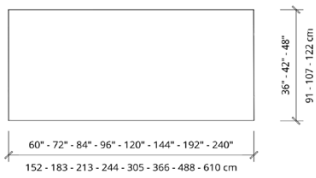

Table tops

Rectangle

Trapezoid

Arc

Boat

Racetrack

The height is 29" / 73 cm.

Options