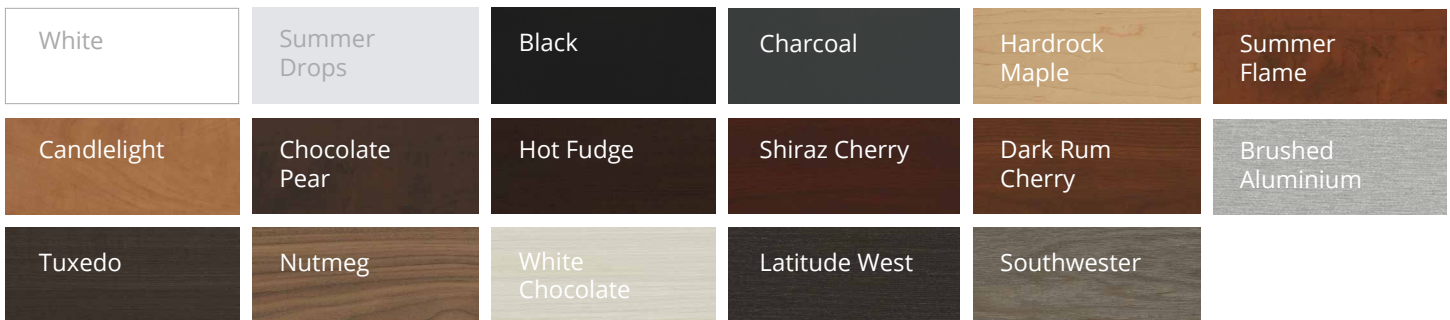

Options

Laminates

[wurkfurniture.com/
boardroom-tables](http://wurkfurniture.com/boardroom-tables)

MADE IN
WITH ❤️ CANADA

[wurkfurniture.com/
life-time-warranty](http://wurkfurniture.com/life-time-warranty)

würk
furniture.com

Würk Furniture Inc.
6575 Kestrel Rd
Mississauga, ON L5T 1P4
905-670-9660