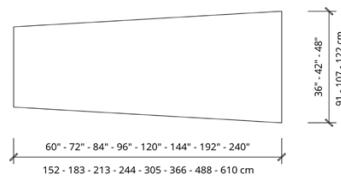

Table tops

Rectangle

Trapezoid

Arc

Boat

Racetrack

The height is 29" / 73 cm.

Options