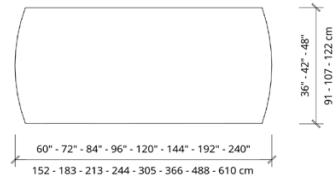

Table tops

Rectangle

Trapezoid

Arc

Boat

Racetrack

The height is 29" / 73 cm.

Options