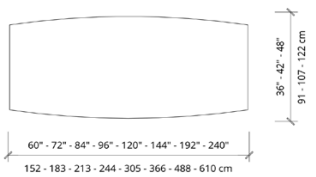

Table tops

Rectangle

Trapezoid

Arc

Boat

Racetrack

The height is 29" / 73 cm.

Options