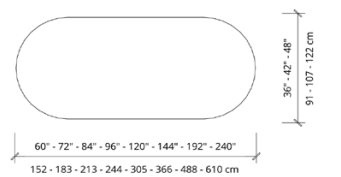

Table tops

Rectangle

Trapezoid

Arc

Boat

Racetrack

The height is 29" / 73 cm.

Options